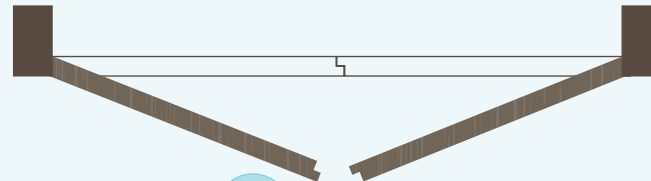

DOORSET HANDINGS

SINGLE LEAF

LEFT-HAND PULL / CLOCKWISE

STANDING POSITION

RIGHT-HAND PULL / ANTI-CLOCKWISE

STANDING POSITION

DOUBLE LEAF (EQUAL PAIR)

LEFT-HAND PULL / CLOCKWISE
(REBATED)

RIGHT-HAND PULL / ANTI-CLOCKWISE
(REBATED)

DOUBLE LEAF (UNEQUAL PAIR)

LEFT-HAND PULL / CLOCKWISE

RIGHT-HAND PULL / ANTI-CLOCKWISE