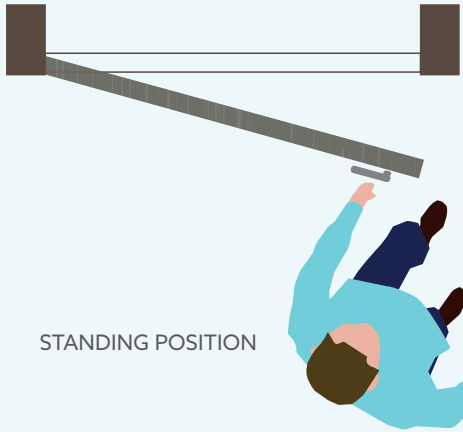

DOORSET HANDINGS

SINGLE LEAF

LEFT-HAND PULL / CLOCKWISE

STANDING POSITION

RIGHT-HAND PULL / ANTI-CLOCKWISE

STANDING POSITION

DOUBLE LEAF (EQUAL PAIR)

LEFT-HAND PULL / CLOCKWISE
(REBATED)

RIGHT-HAND PULL / ANTI-CLOCKWISE
(REBATED)

DOUBLE LEAF (UNEQUAL PAIR)

LEFT-HAND PULL / CLOCKWISE

RIGHT-HAND PULL / ANTI-CLOCKWISE