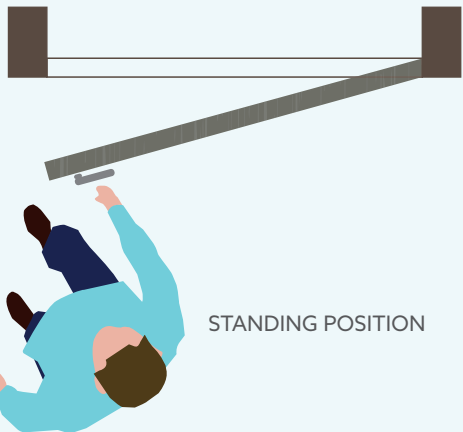

DOORSET HANDINGS

SINGLE LEAF

LEFT-HAND PULL / CLOCKWISE

STANDING POSITION

RIGHT-HAND PULL / ANTI-CLOCKWISE

STANDING POSITION

DOUBLE LEAF (EQUAL PAIR)

LEFT-HAND PULL / CLOCKWISE
(REBATED)

RIGHT-HAND PULL / ANTI-CLOCKWISE
(REBATED)

DOUBLE LEAF (UNEQUAL PAIR)

LEFT-HAND PULL / CLOCKWISE

RIGHT-HAND PULL / ANTI-CLOCKWISE