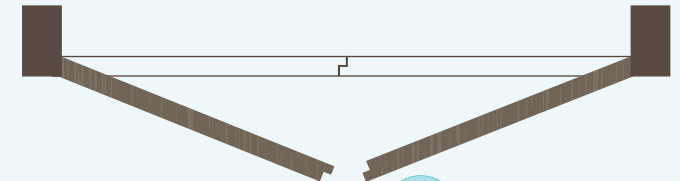

DOORSET HANDINGS

SINGLE LEAF

LEFT-HAND PULL / CLOCKWISE

STANDING POSITION

RIGHT-HAND PULL / ANTI-CLOCKWISE

STANDING POSITION

DOUBLE LEAF (EQUAL PAIR)

LEFT-HAND PULL / CLOCKWISE
(REBATED)

RIGHT-HAND PULL / ANTI-CLOCKWISE
(REBATED)

DOUBLE LEAF (UNEQUAL PAIR)

LEFT-HAND PULL / CLOCKWISE

RIGHT-HAND PULL / ANTI-CLOCKWISE